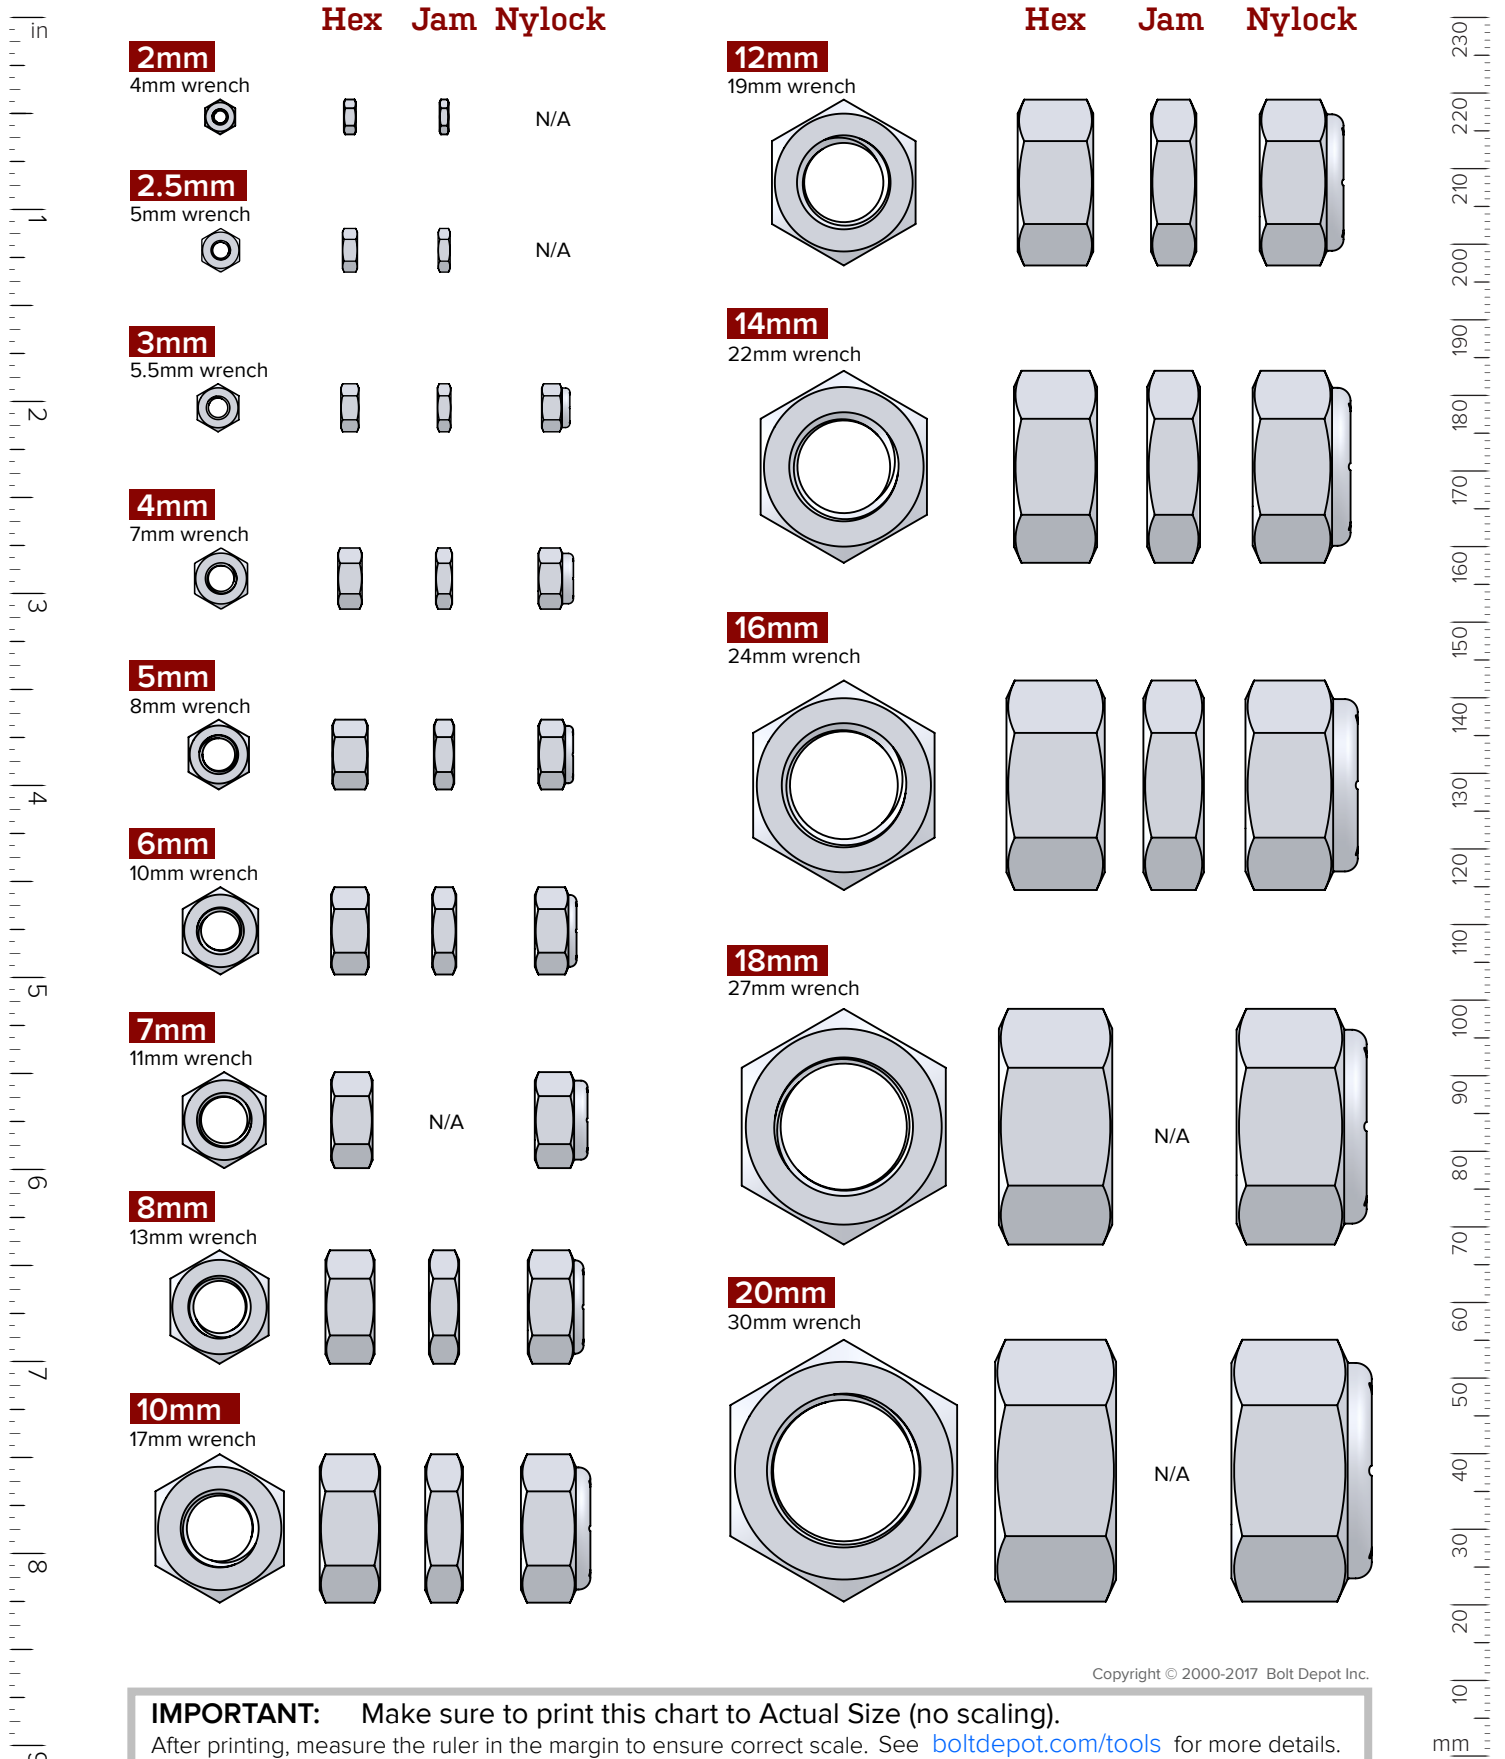

Metric Nut Sizes

www.boltdepot.com/tools

IMPORTANT: Make sure to print this chart to Actual Size (no scaling). After printing, measure the ruler in the margin to ensure correct scale. See boltdepot.com/tools for more details.