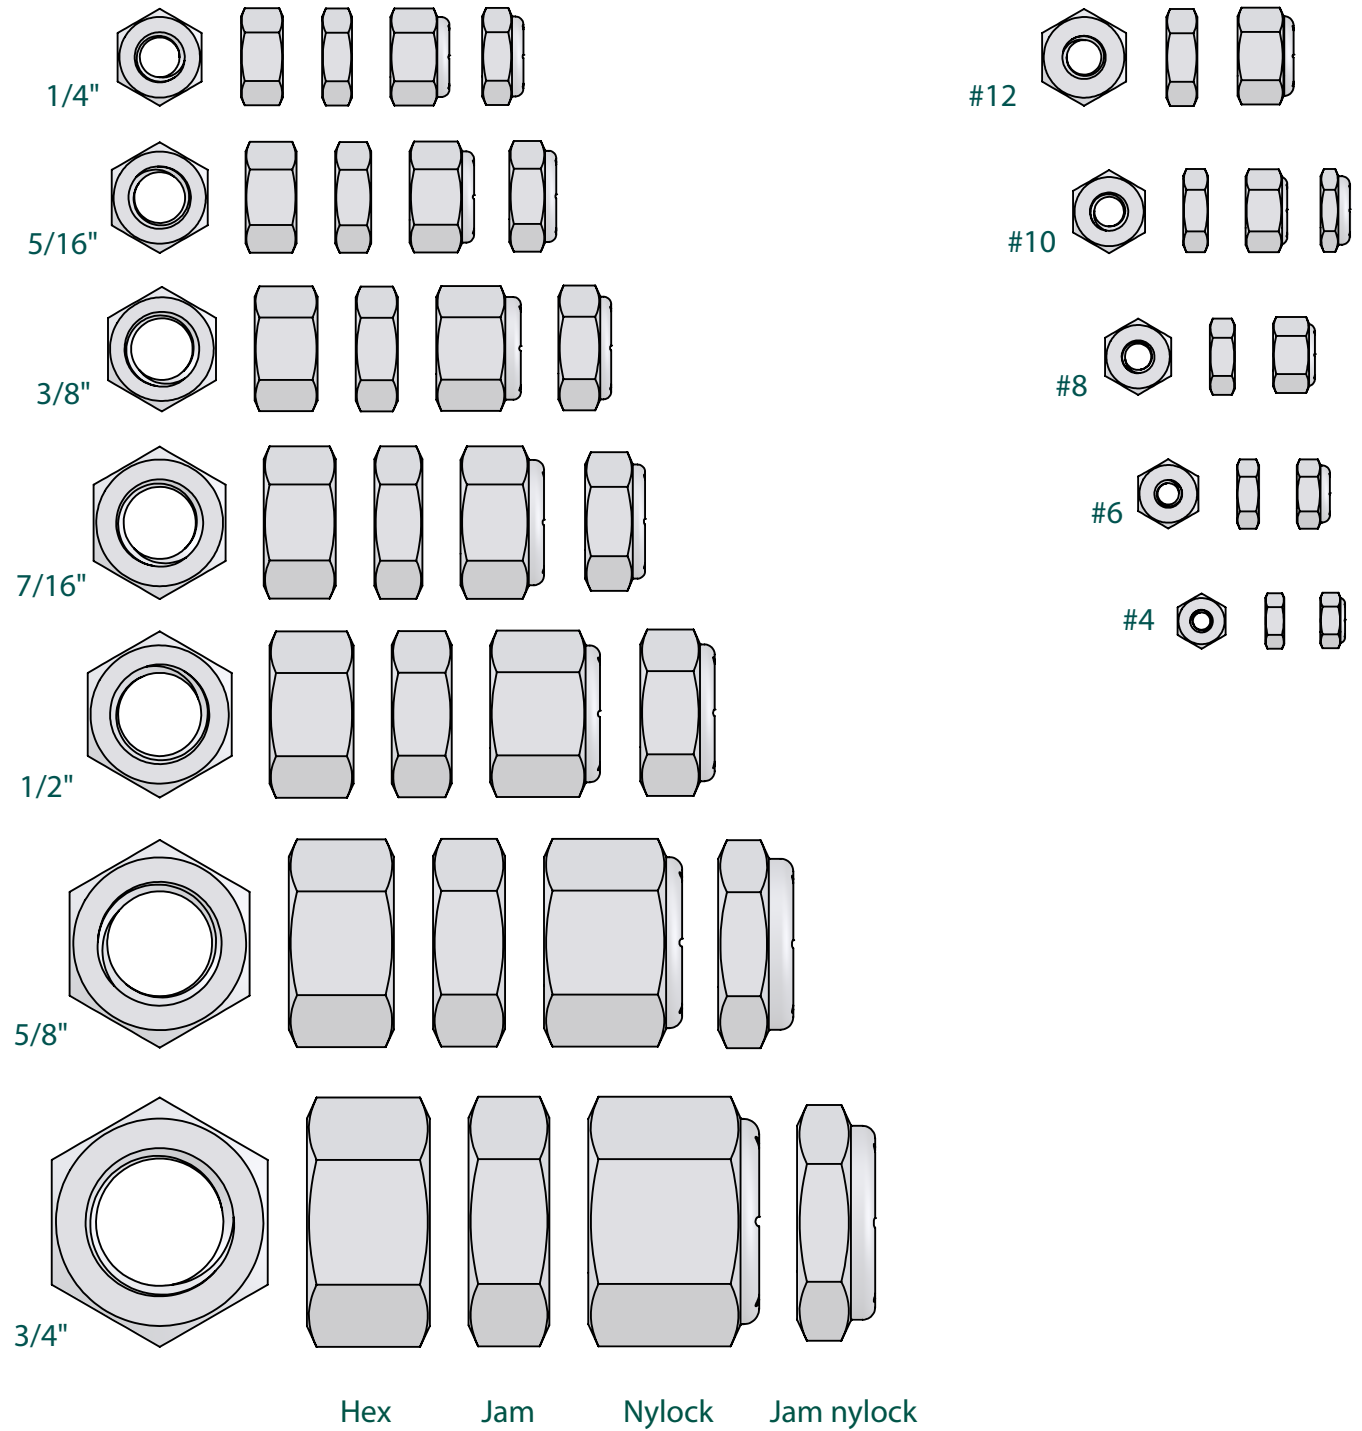

US Nut Size Chart

www.boltdepot.com/tools

0 1 2 3 4 5 6 inches
Scale Check: After printing, measure ruler above to ensure correct scale