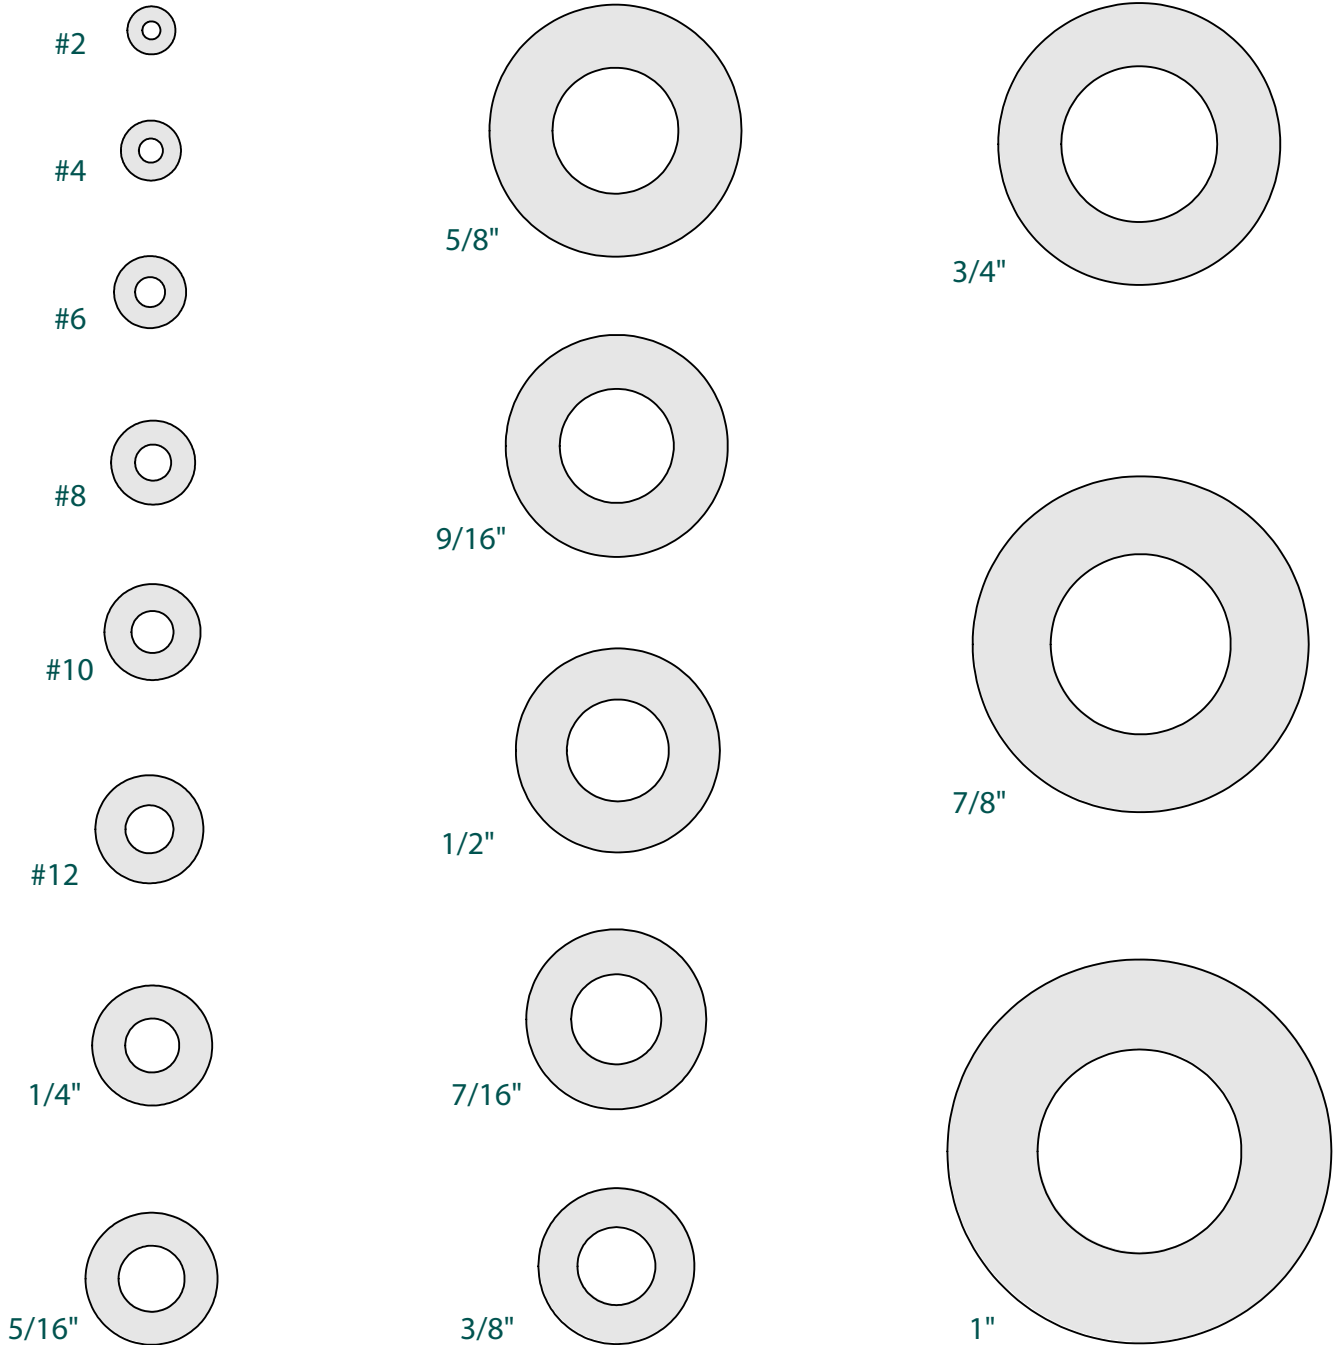

SAE Flat Washer Size Chart

www.boltdepot.com/tools

0 | 1 | 2 | 3 | 4 | 5 | 6 inches
Scale Check: After printing, measure ruler above to ensure correct scale